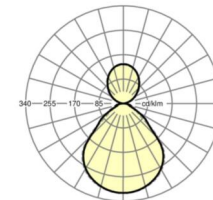

ELECTRICAL ENGINEERING

Controller	Electronic driver DALI2 (1 pcs.)
System output	51W
Mains voltage	230V/50Hz
Circuit breakers (inrush current)	13 pieces/B10, 24 pieces/B16, 25 pieces/C10, 40 pieces/C16
Energy efficiency class/light source	C

LIGHTING TECHNOLOGY

Placement	LED, Colour rendering/Light colour CRI ≥ 80 / 3000K
Colour tolerance (MacAdam)	3SDCM
Photobiological safety (Luminaire)	RG0
Nominal luminous flux	6363lm
LED service life	70000h L80/B10 (Tq 25°C), 50000h L90/B50 (Tq 25°C)
Luminaire luminous efficiency	126lm/W
UGR lat./long.	16.0 / 16.3

MECHANICS

Housing colour	traffic white RAL 9016
Dimensions (LxWxH/DxH)	1548mm x 239mm x 55mm
Weight (net)	8.5kg
Type of installation	Pendant individual mounting, Pendant light strip mounting

Dimensions

L	1548 mm	Length
B	239 mm	Width
H	55 mm	Height
A1	1300 mm	Mounting distance single mounting
A2	1424 mm	Mounting distance 1st luminaire of the light run
A3	1548 mm	Mounting distance between luminaires in a light run arrangement
P min	150 mm	Minimum suspension length
P max	1900 mm	Maximum suspension length

DEEP-LINK

<https://www.regiolux.de/en/article/65721016170>

Reference	LED 6400lm 830
ηLB	100 %
Φ ↓/↑	67 % / 33 %
UGR lat./long.	16.0 / 16.3
VDU	65° < 3000cd/m²